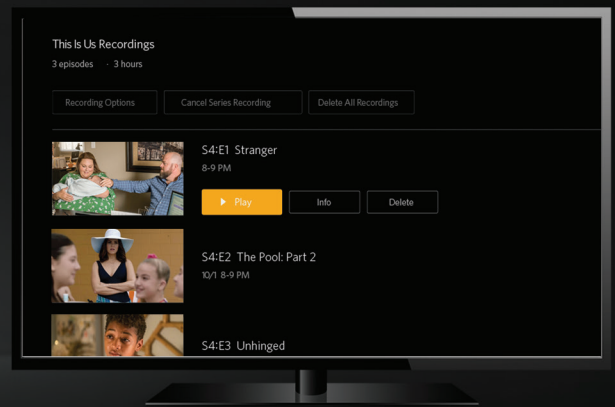

HOW TO BROWSE AND SEARCH

QUICKLY FIND WHAT YOU WANT TO WATCH

We want to make it as easy as possible to find great things to watch on Comporium Stream TV. That's why you'll see shows and movies featured across different category pages, personalized recommendations based on your watch history, hand-picked favorites from our staff and top picks by genre. You can also search for content by title and see results across live, on demand and upcoming menus. If you have Amazon's Alexa, you can use the Comporium Stream TV Alexa feature to utilize voice control.

HOW TO SET AND MANAGE RECORDINGS

SET IT NOW, WATCH IT LATER

You can record any upcoming live event or show by going to that show's quick view page and/or full details page. You can record an entire series with options that include recording first-run episodes only (no re-runs), and extending the recording time.

From the Profile section, you can watch, change settings, or delete your recordings. If you record a lot of content, you can purchase more space to fit your needs.