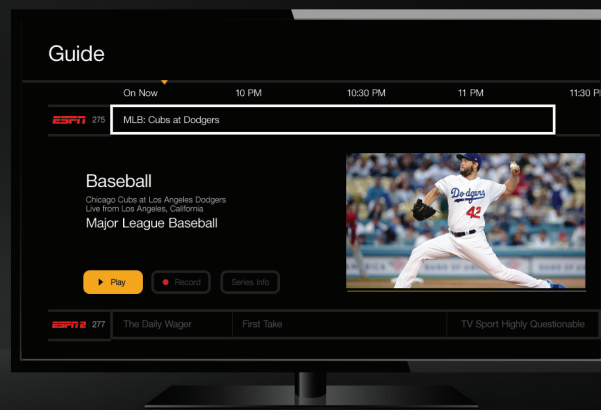

MEDIA PLAYER AND REMOTE

When viewing the video player, you can open controls to play / pause, seek and more by pressing the “Select” button on your remote. This is also how you’ll enable closed captions and other accessibility settings.

Using the remote, you can change channels on your TV by either selecting the up / down buttons or by swiping left or right on Apple TV.

HOW TO USE THE GUIDE

WHAT’S ON & WHEN

The guide lets you browse live and upcoming content on a channel-by-channel basis. You can filter programming by different categories like movies, sports, news, and kids.

When you select a program, you’ll see a quick view page with a program description and other information, as well as a mini player.

Inside the quick view, you can schedule a recording and/or go to the full details page. As an added convenience, with Replay TV, you can watch up to 72 hours of previously aired programming, so if you forget to record one of your favorite shows, you can use the guide to navigate backwards and catch up on what you missed.