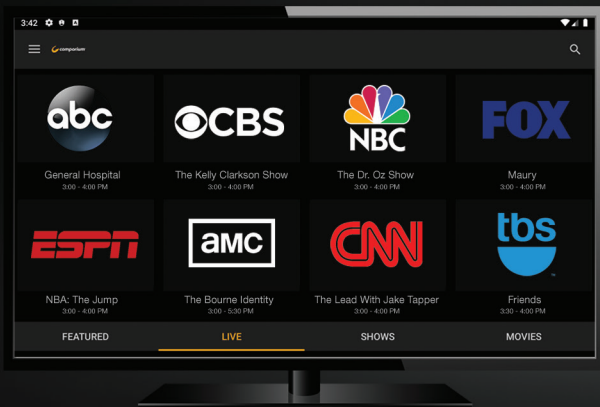

HOW TO BROWSE AND SEARCH

QUICKLY FIND WHAT YOU WANT TO WATCH

We want to make it as easy as possible to find great things to watch on Comporium Stream TV. That's why you'll see shows and movies featured across different category pages, personalized recommendations based on your watch history, hand-picked favorites from our staff and top picks by genre. You can also search for content by title and see results across live, on demand and upcoming menus. If you have Amazon's Alexa, you can use the Comporium Stream TV Alexa feature to utilize voice control.

HOW TO SET AND MANAGE RECORDINGS

SET IT NOW, WATCH IT LATER

You can record any upcoming live event or show by going to that show's quick view page and/or full details page. You can record an entire series with options that include recording first-run episodes only (no re-runs), and extending the recording time.

From the Profile section, you can watch, change settings, or delete your recordings. If you record a lot of content, you can purchase more space to fit your needs.